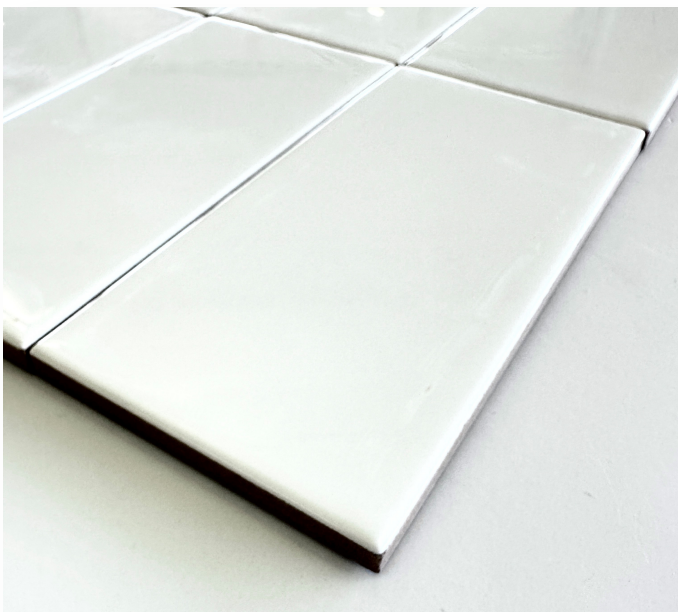

Subway Tile for Restroom & Tech Walls

Color: White
Finish: Glossy
Size: 03" x 06" (nominal)