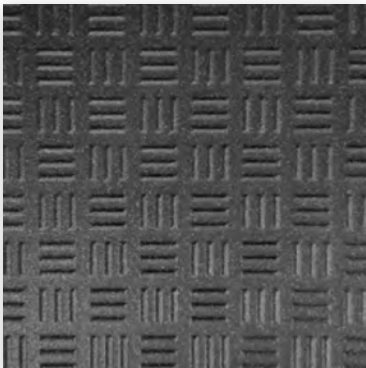

Thicknesses:   

Below: actual color varies, example is only representative

Grout: Laticrete Permacolor 89 Smoke Grey

Thinset: LHT Plus

Carbon Black

Series: Driveseries!

Color: Carbon Black

Finish: R12 Textured