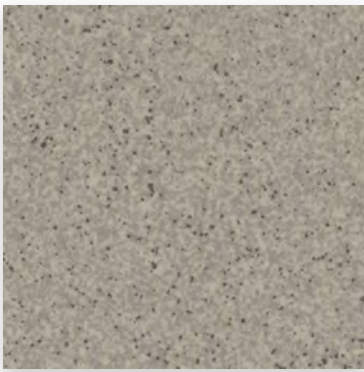

Light-Grey

Series: Clinkershop by Röben

Color: Light-Grey

Finish: Textured

Size: 4" x 8", 8" x 8"

Thickness:

Below: actual color varies, example is only representative

Grout: Laticrete Permacolor 89 Smoke Grey

Thinset: LHT Plus