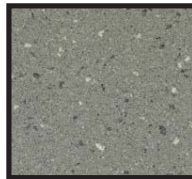

drive series! and Enviroshop. AutoStone Grout Specification Sheet 2015_{v 07}

AutoStone Floor Systems comes with the appropriate grout for your service drive and/or shop floor installation. We recommend the following grout system to be the best product for this industrial setting. AutoStone in partnership with Laticrete

Service Drives and Shop Floors:

AutoStone recommends a pre-sealed (premium) grout for your service drive.

The AutoStone program offers you (2) levels of grout protection. Both solutions are from Laticrete. Our baseline grout is PermaColor, which we suggest for your shop floor areas. This is an excellent sanded grout for your dealership and for certain areas in your dealership.

For a higher performance grout (**which includes an upcharge**), we recommend Laticrete PermaColor **SELECT**®. This is a breakthrough in grout technology.

It maximizes performance while providing ease of use. Its unique formulation is highly stain resistant and provides strong, color consistent joints by resisting efflorescence, fading, cracking and grout shrinking.

Laticrete PermaColor **SELECT**® provides excellent performance in virtually any environment, including high traffic and wet conditions, and in residential and commercial applications. PermaColor **SELECT** is a pre-sealed grout.

Specification Submittal: Please use this as your reference sheet for grout specifications and our submittal for your project. If you have any questions, please contact us at:

Email: hello@autostoneusa.com

Phone: 214-393-4875 (main)
800-772-1473 (toll free)

AutoStone Floor System Grout Specification:

Manufacturer: Laticrete
Series: PermaColor **STANDARD**
Series: (Upcharge) PermaColor **SELECT**
Tile(s) Companion:
drive series!
Enviroshop
Color: **Smoke Grey**